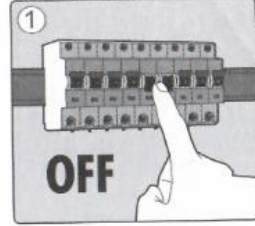

2

- The luminaire shall be installed by a qualified electrician and wired in accordance with the latest IEE electrical regulations or the national requirements.
- The luminaire can be installed indoors or on the balcony.

③ **Wiring:**

 The IP rating of cable connector or junction box shall be IP65 or above. (Not included)

Luminaire Cable: 60245IEC57 2x1.0mm², round cable (Not included)

∅=6-8mm

3

4

5