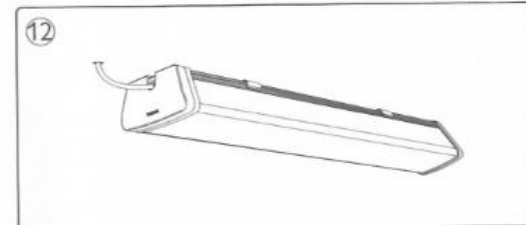

2

- The luminaire shall be installed by a qualified electrician and wired in accordance with the latest IEE electrical regulations or the national requirements.
- The luminaire can be installed indoors or on the balcony.

③ **Wiring:**

 The IP rating of cable connector or junction box shall be IP65 or above. (Not included)

Luminaire Cable: 60245IEC57 2x1.0mm², round cable (Not included)

∅=6-8mm

3

4

5