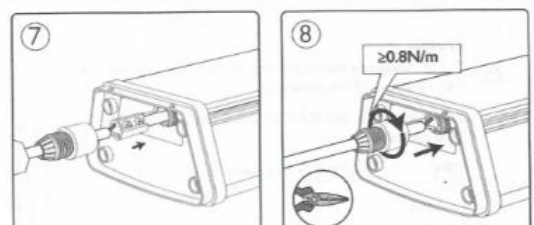

2

- The luminaire shall be installed by a qualified electrician and wired in accordance with the latest IEE electrical regulations or the national requirements.
- The luminaire can be installed indoors or on the balcony.

③ **Wiring:**

 The IP rating of cable connector or junction box shall be IP65 or above. (Not included)

Luminaire Cable: 60245IEC57 2x1.0mm², round cable (Not included)

∅=6-8mm

3

4

5