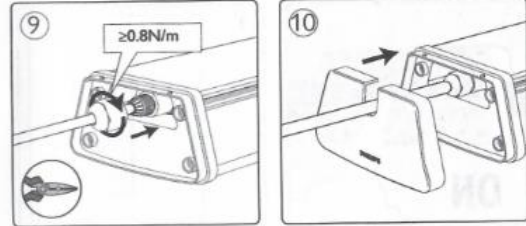

2

- The luminaire shall be installed by a qualified electrician and wired in accordance with the latest IEE electrical regulations or the national requirements.
- The luminaire can be installed indoors or on the balcony.

③ **Wiring:**

 The IP rating of cable connector or junction box shall be IP65 or above. (Not included)

Luminaire Cable: 60245IEC57 2x1.0mm², round cable (Not included)

∅=6-8mm

3

4

5