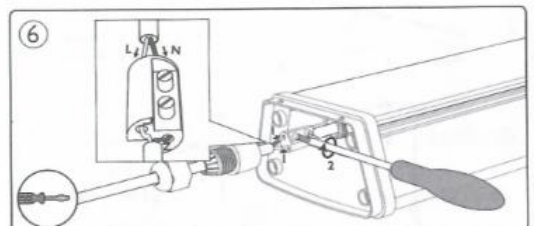

2

- The luminaire shall be installed by a qualified electrician and wired in accordance with the latest IEE electrical regulations or the national requirements.
- The luminaire can be installed indoors or on the balcony.

③ **Wiring:**

 The IP rating of cable connector or junction box shall be IP65 or above. (Not included)

Luminaire Cable: 60245IEC57 2x1.0mm², round cable (Not included)

∅=6-8mm

3

4

5