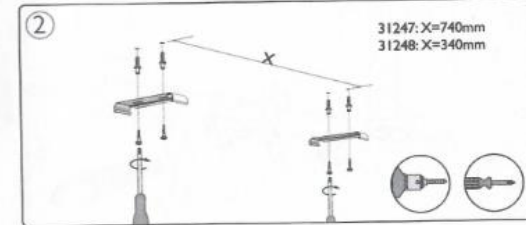

2

- The luminaire shall be installed by a qualified electrician and wired in accordance with the latest IEE electrical regulations or the national requirements.
- The luminaire can be installed indoors or on the balcony.

③ **Wiring:**

 The IP rating of cable connector or junction box shall be IP65 or above. (Not included)

Luminaire Cable: 60245IEC57 2x1.0mm², round cable (Not included)

∅=6-8mm

3

4

5