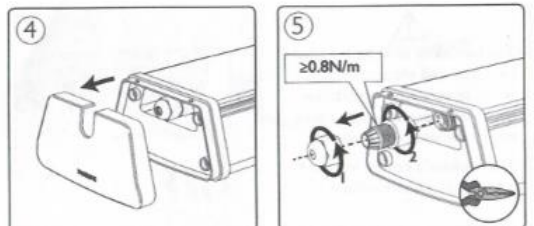

③ **Wiring:**

 The IP rating of cable connector or junction box shall be IP65 or above. (Not included)

Luminaire Cable: 60245IEC57 2x1.0mm², round cable (Not included)

∅=6-8mm

3

4

5