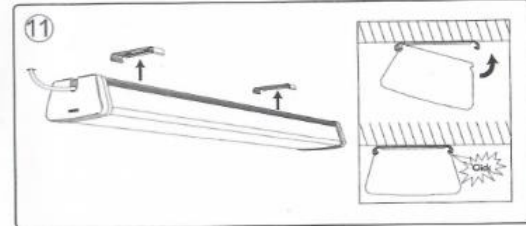

2

- The luminaire shall be installed by a qualified electrician and wired in accordance with the latest IEE electrical regulations or the national requirements.
- The luminaire can be installed indoors or on the balcony.

③ **Wiring:**

 The IP rating of cable connector or junction box shall be IP65 or above. (Not included)

Luminaire Cable: 60245IEC57 2x1.0mm², round cable (Not included)

∅=6-8mm

3

4

5